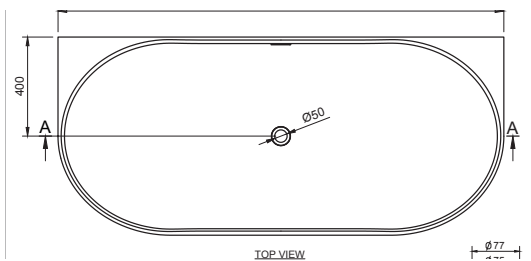

Solidnova back to wall Solid Surface badekar

180 x 80 x 56cm Matt hvit

○ 290352

NOK 47.200