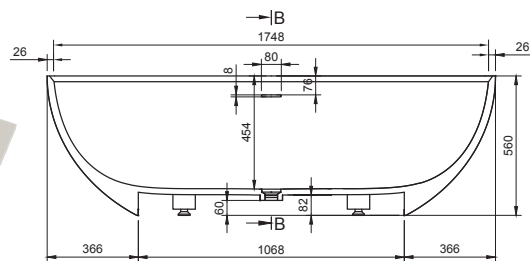

Solidnova back to wall Solid Surface badekar

180 x 80 x 56cm Matt hvit

○ 290352

NOK 47.200